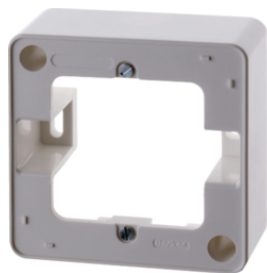

Surface mounting frame

Description	P.U.	Cat ref.
Frame Surface Mount, White 1-Gang	10	10290069
SURFACE FRAME 1G AR, STAI	10	10299004
SURF.FR.2G ARSYS STAINLES	10	10309004

10290069